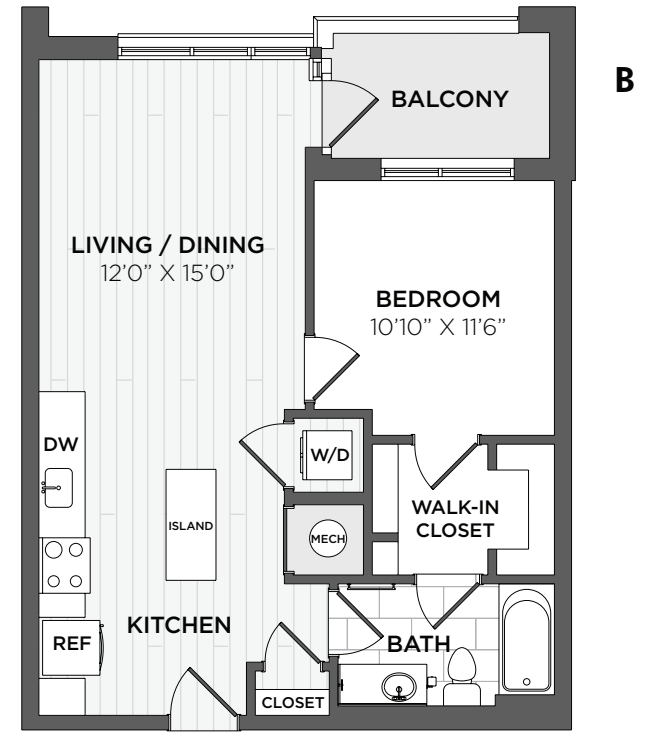

ARRAY

— WEST ALEX —

B
TYPE

1 BEDROOM, 1 BATH
681-809 SQ. FT.

.....
APARTMENT

.....
RENT

.....
DATE AVAILABLE

B.2
Floors 2-7

B.1

B

B.2

B.1

B

Elevations and floor plans are artist's renderings and are shown for illustration purposes only. All square feet are approximate only. ♿