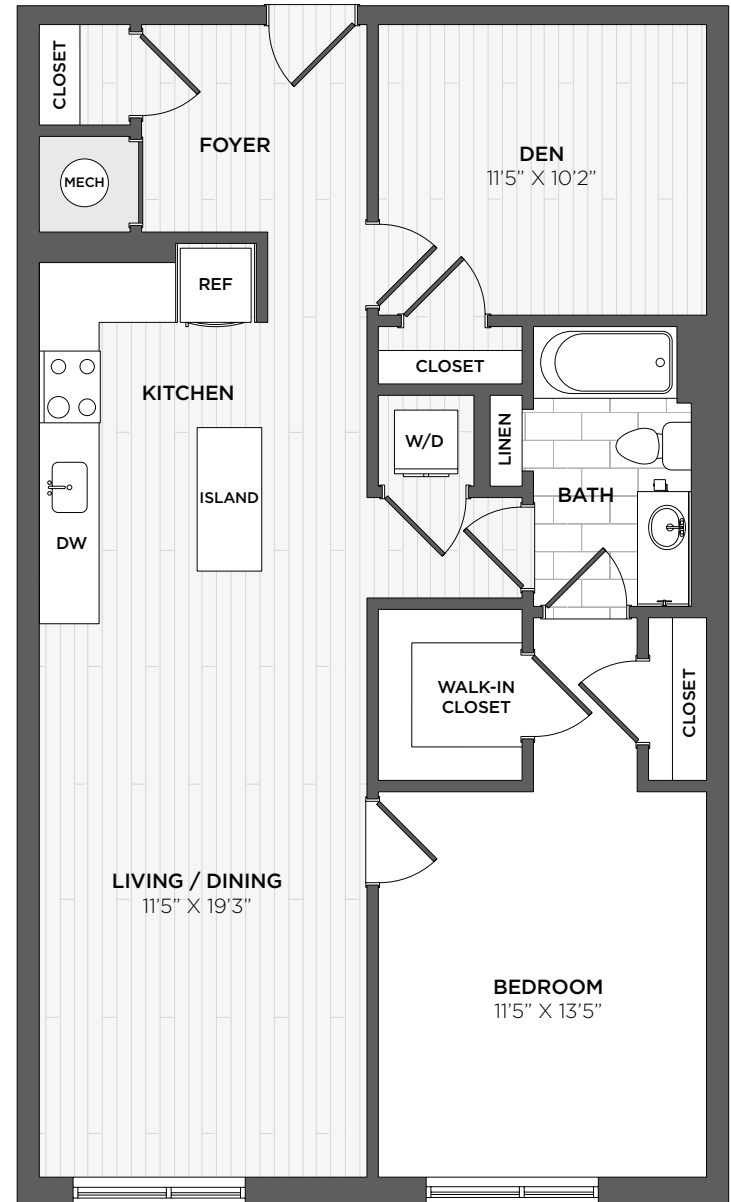

ARRAY

— WEST ALEX —

A
TYPE

1 BEDROOM + DEN, 1 BATH
995-1,003 SQ. FT.

APARTMENT

RENT

DATE AVAILABLE

Elevations and floor plans are artist's renderings and are shown for illustration purposes only. All square feet are approximate only. 🏠 ♿