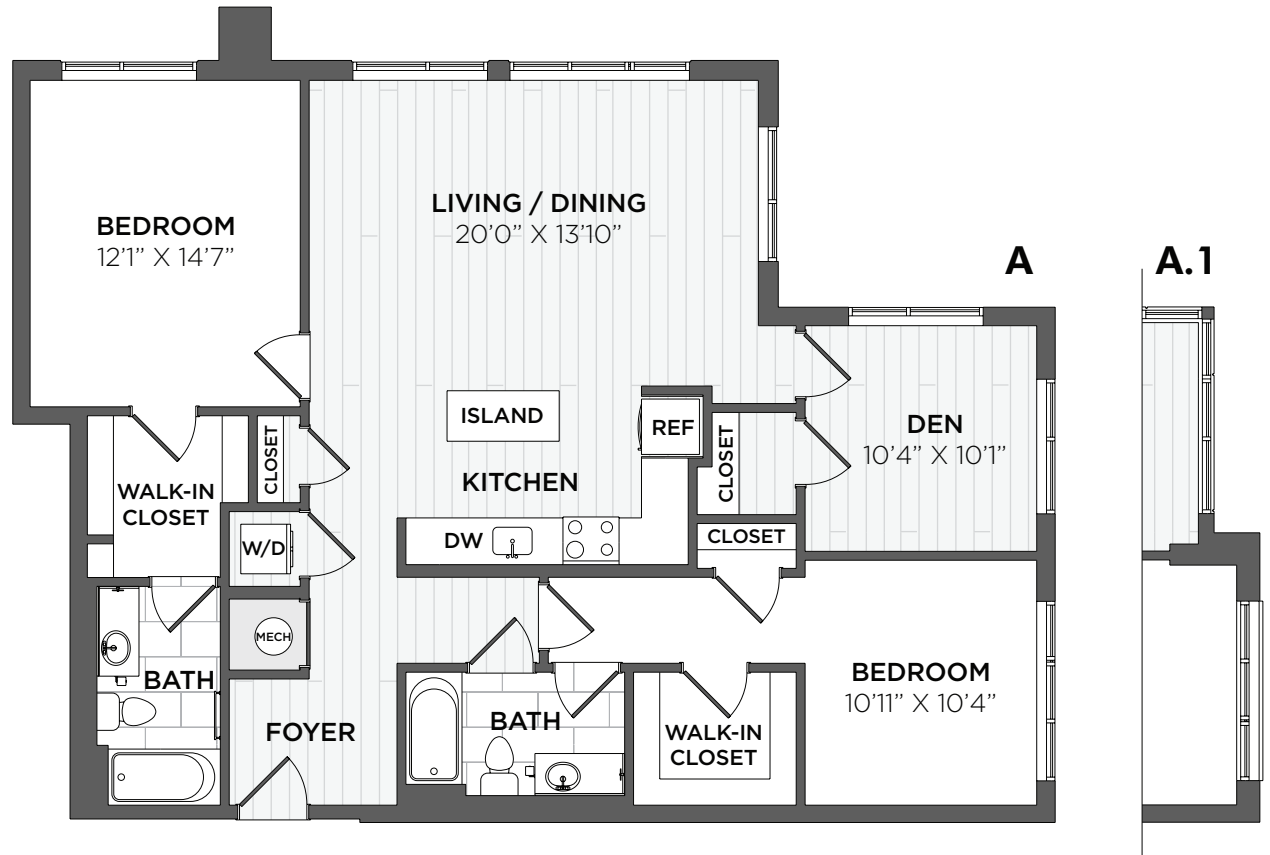

ARRAY

— WEST ALEX —

A
TYPE

2 BEDROOM + DEN, 2 BATH
1,370-1,412 SQ. FT.

APARTMENT

RENT

DATE AVAILABLE

Elevations and floor plans are artist's renderings and are shown for illustration purposes only. All square feet are approximate only. 🏠 ♿