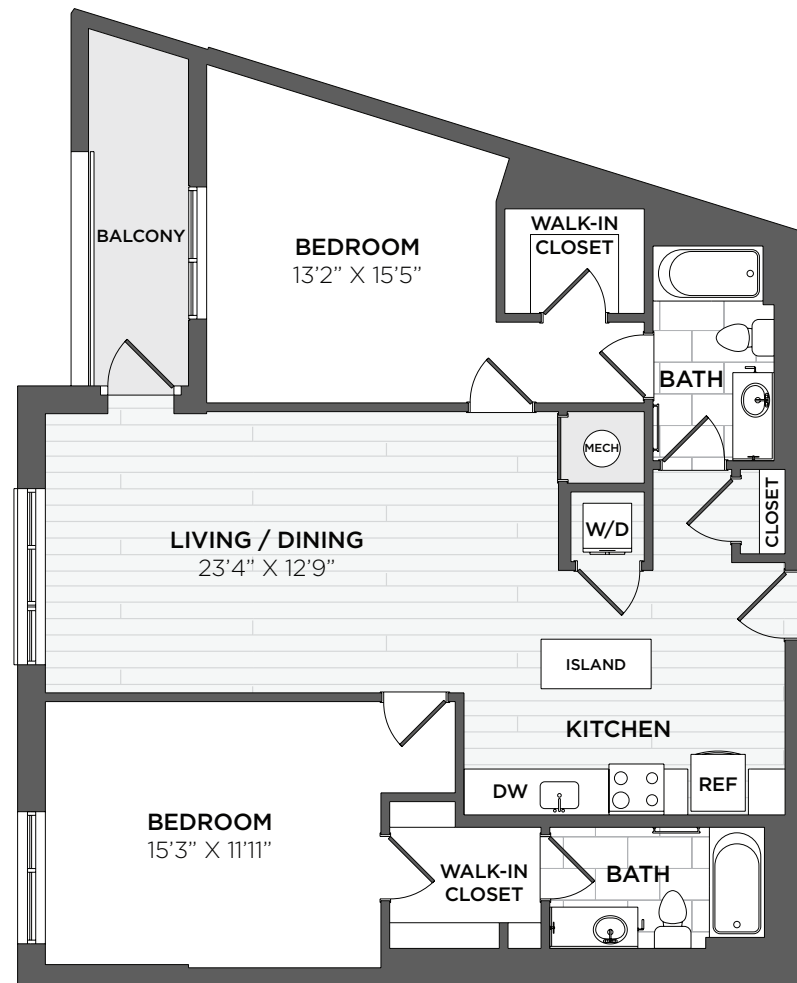

ARRAY

— WEST ALEX —

E
TYPE

2 BEDROOM, 2 BATH
1,172-1,246 SQ. FT.

.....
APARTMENT

.....
RENT

.....
DATE AVAILABLE

E.1

E

Elevations and floor plans are artist's renderings and are shown for illustration purposes only. All square feet are approximate only. 🏠 ♿