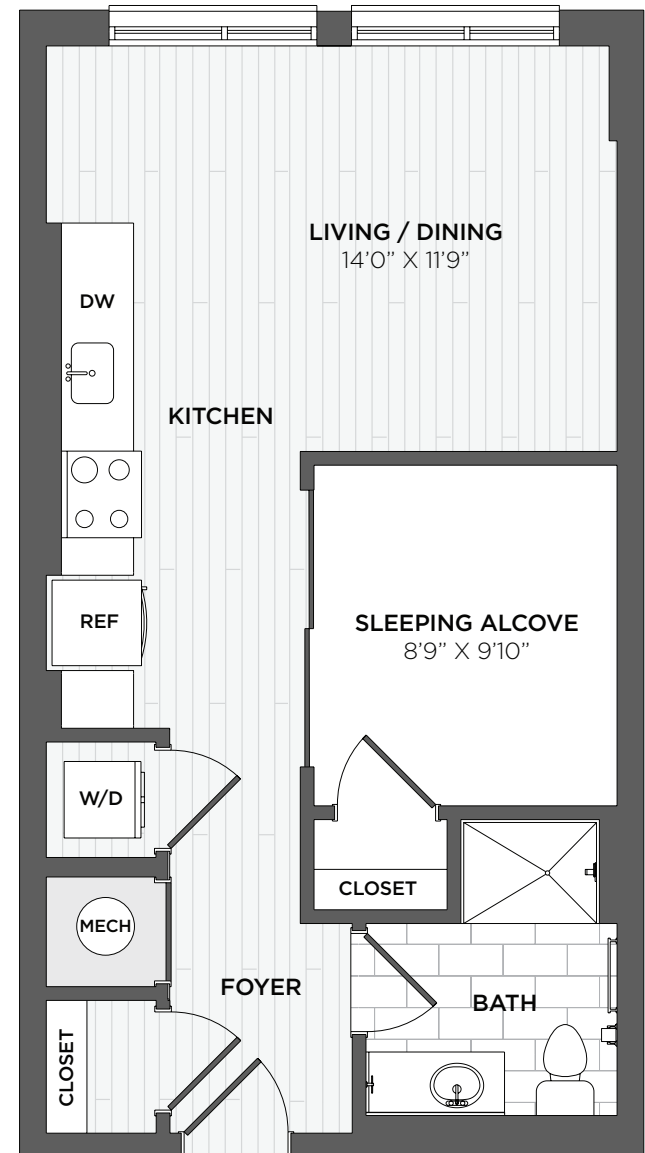

# ARRAY

— WEST ALEX —

**A**  
TYPE

STUDIO, 1 BATH  
569-596 SQ. FT.

.....  
APARTMENT

.....  
RENT

.....  
DATE AVAILABLE

**A.1**

**A**

**A.1**

**A**

Elevations and floor plans are artist's renderings and are shown for illustration purposes only. All square feet are approximate only. 🏠 ♿