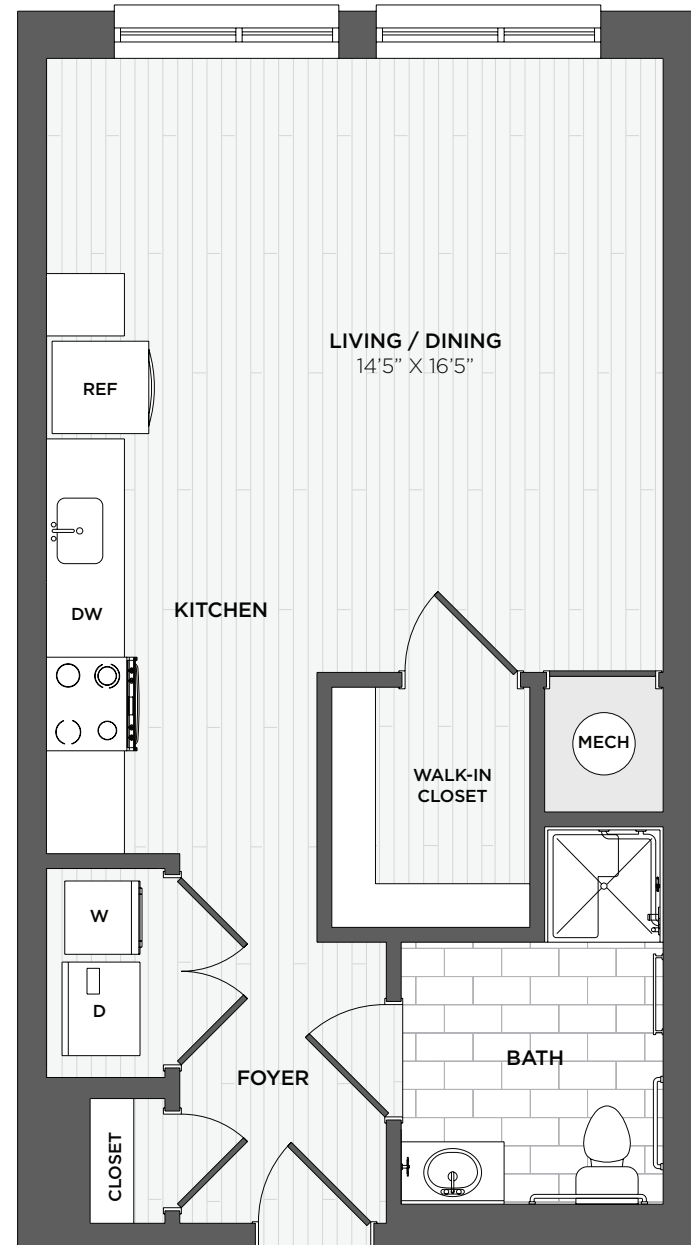

ARRAY

— WEST ALEX —

B
TYPE

STUDIO, 1 BATH
ACCESSIBLE, 569 SQ. FT.

APARTMENT

RENT

DATE AVAILABLE

Elevations and floor plans are artist's renderings and are shown for illustration purposes only. All square feet are approximate only. ♿