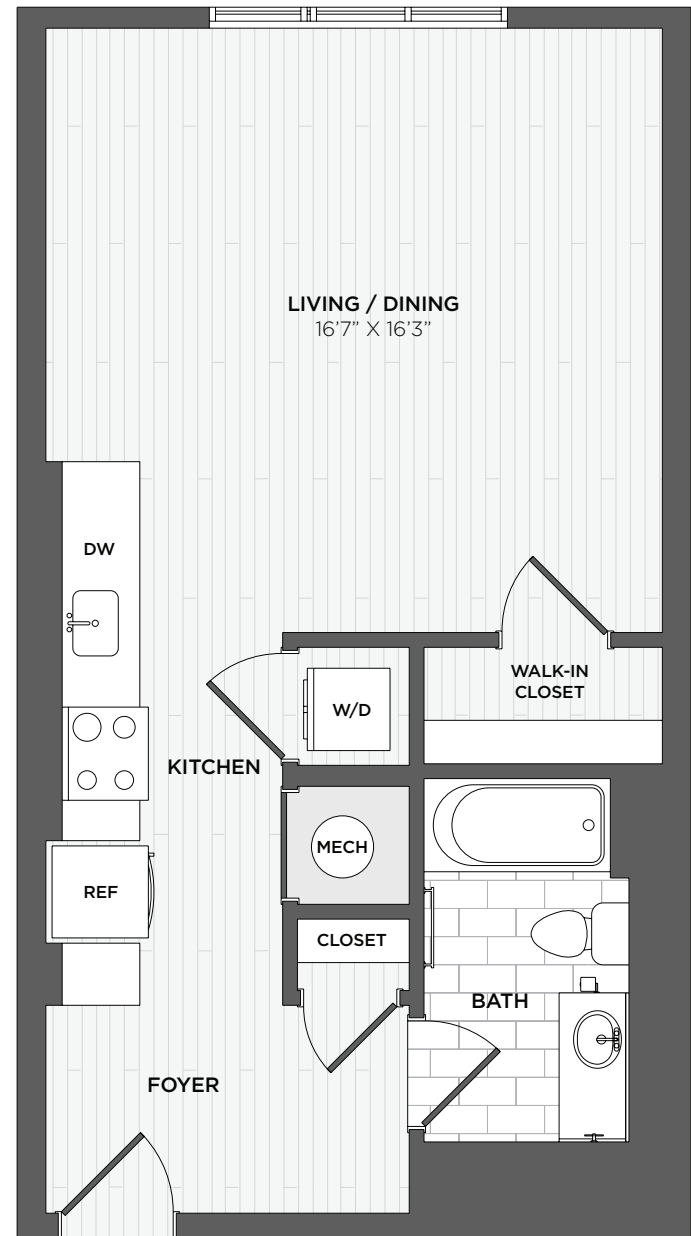

# ARRAY

— WEST ALEX —

**D**  
TYPE

STUDIO, 1 BATH  
548-568 SQ. FT.

APARTMENT

RENT

DATE AVAILABLE

Elevations and floor plans are artist's renderings and are shown for illustration purposes only. All square feet are approximate only. 🏠 ♿